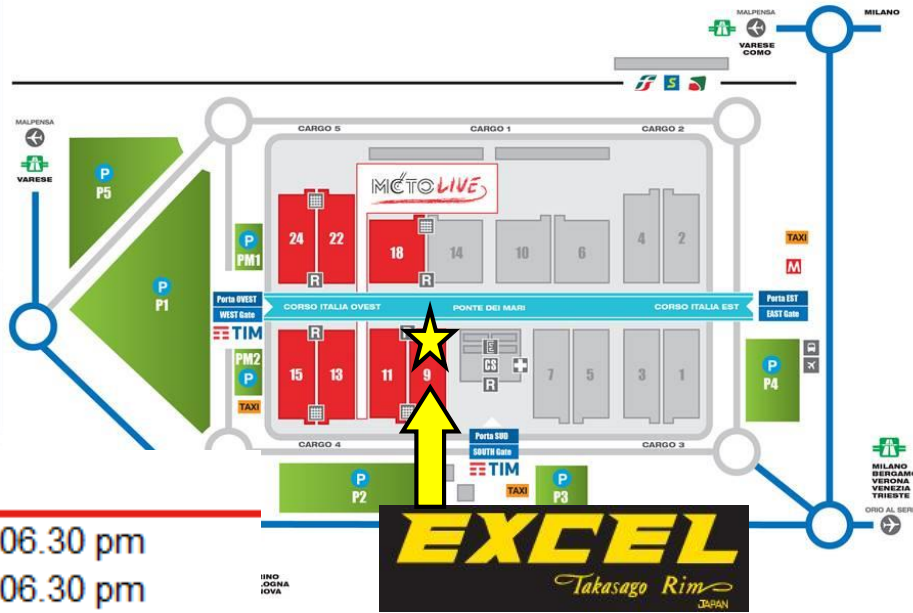

**MEET US
@
EICMA 2017**

LEGENDA

- CENTRO CONGRESSI "STELLA POLARE" CONGRESS CENTRE "STELLA POLARE"
- SEGRETERIA ORGANIZZATIVA SECRETARIAT
- SALE RIUNIONI MEETING ROOM
- PRIMO SOCCORSO FIRST AID
- RECEPTION
- AREE PARCHEGGIO PARKING
- BUS
- NAVETTE AEROPORTI AIRPORTS SHUTTLE
- AREA TAXI

- METROPOLITANA Linea 1 METRO STATION RNF Line 1
- STAZIONE FERROVIARIA RAILWAY STATION
- TRENORD SUBURBAN RAILWAY TRENORD
- PASSANTE FERROVIARIO SUBURBAN RAILWAY linee S5 - S6

LIMITED OPENING ONLY for Press

Tuesday, November 7	from 08.30 am to 06.30 pm
Wednesday, November 8	from 09.00 am to 06.30 pm

LIMITED OPENING for Trade Visitors

Tuesday, November 7	from 12.00 am to 06.30 pm
Wednesday, November 8	from 09.00 am to 06.30 pm

BUSINESS POINT - SOUTH GATE

BUSINESS POINT - SOUTH GATE

EXCEL
Takasago Rim
 JAPAN

Hall 9
 Booth I 67

RECEPTION
 Hall 9 / 11

ELABORAZIONE 26 Maggio 2017

ELABORAZIONE 26 Maggio 2017

Novembre 2016